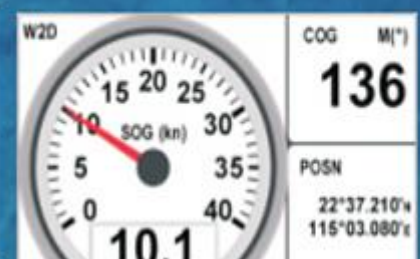

Target	Range	Bearing	Speed	Course	Total
379624000	6.25	91	0.0	241	
95838662900	6.00	80	0.0	76	
47799251	6.70	75	14.3	70	
477192200	7.45	94	10.8	45	
477991374	8.06	325	0.0	0	
000000003	8.00	325	0.0	60	
004773776	8.99	313	---	---	
636992488	10.0	310	5.0	17	
432640100	10.1	311	5.5	7	

## **4.3" COLOR LCD MARINE GPS NAVIGATOR COMBO WITH CLASS B AIS Transponder**