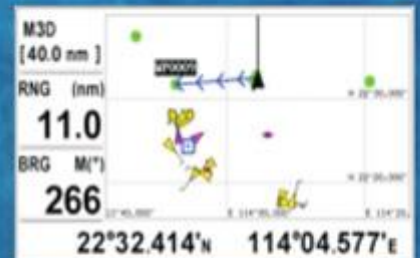

Target	Range	Bearing	Speed	Course	Total
379624000	6.25	91	0.0	241	
95838662900	6.00	80	0.0	76	
47799251	6.70	75	14.3	70	
477192200	7.45	94	10.8	45	
477991374	8.06	325	0.0	0	
000000003	8.00	325	0.0	60	
004773776	8.99	313	---	---	
636992488	10.0	310	5.0	17	
432640100	10.1	311	5.5	7	

## **4.3" COLOR LCD MARINE GPS NAVIGATOR COMBO WITH CLASS B AIS Transponder**