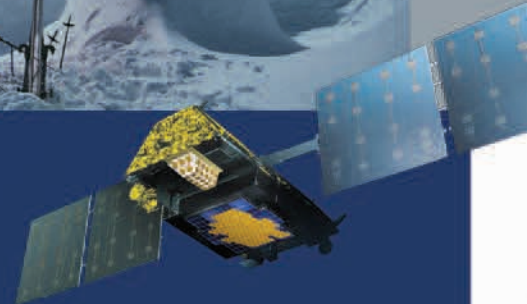

The future is within reach

Iridium is committed to global communications reliability and performance far into the future. With first launch scheduled for 2015, Iridium's next generation satellite constellation will provide a platform for continued innovation, as well as ongoing support for all existing Iridium-enabled solutions. Rest assured, Iridium NEXT's backward compatibility will ensure Iridium 9555 continues to put advanced personal communications in your grasp – for years to come.